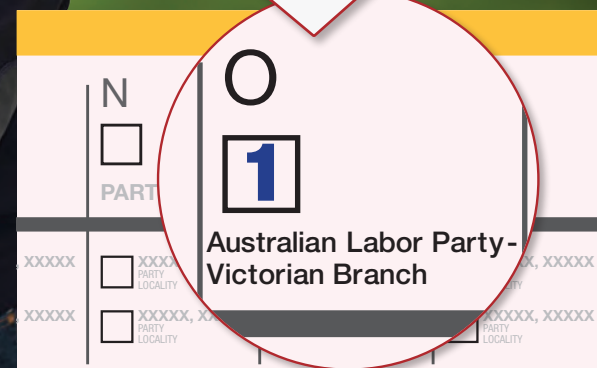

大的那张选票纸:

在大的选票上, 只需在黑色粗线上方标有 Australian Labor Party 的框里填写1

Authorised by C. Ford, ALP, 438 Docklands Drive, Docklands VIC 3008. Printed by Kosdown Printing, 10 Rocklea Drive, Port Melbourne 3207. Registered by the Victorian Electoral Commission.